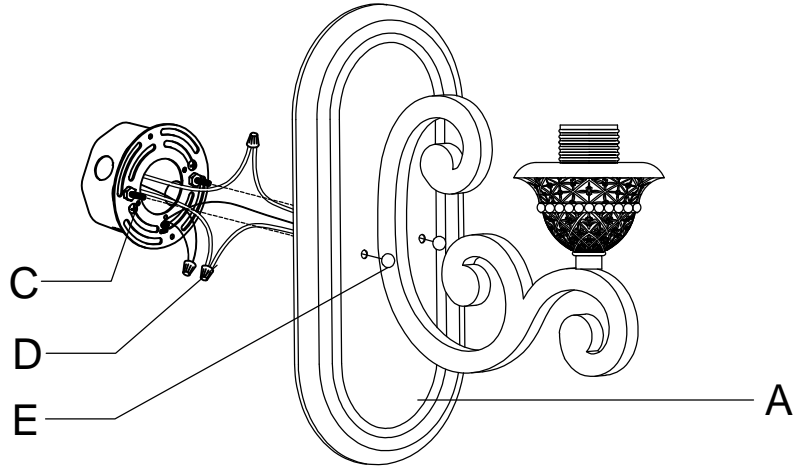

PRODUCT NAME : Symphony 1-Light Wall Sconce
ITEM NUMBER: 11230

Please consult a qualified electrician for hanging fixture and wiring.

Light Source : 1 X E26 Medium base 60W (Not Included)

Made in China / Hecho en China / Fabrique en China

A	 <p>Fixture</p>	x1		
B	 <p>Mounting bracket</p>	x1		
C	 <p>Screw #8-32x0.78"</p>	x2		
D	 <p>Wire connector</p>	x3		
E	 <p>Finial</p>	x2		
F	 <p>Glass</p>	x1		
G	 <p>Socket ring</p>			

1.

2.

3.
