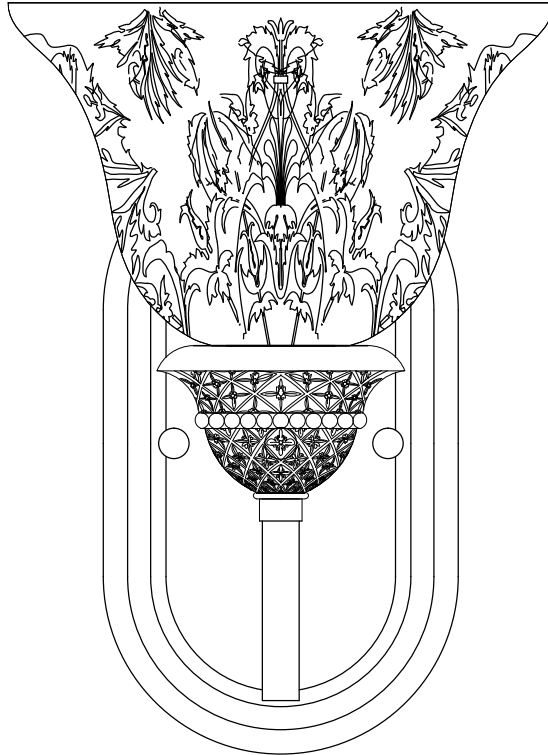

PRODUCT NAME : Symphony 1-Light Wall Sconce
ITEM NUMBER: 11230

Please consult a qualified electrician for hanging fixture and wiring.

Light Source : 1 X E26 Medium base 60W (Not Included)

Made in China / Hecho en China / Fabrique en China

A	 <p>Fixture</p>	x1		
B	 <p>Mounting bracket</p>	x1		
C	 <p>Screw #8-32x0.78"</p>	x2		
D	 <p>Wire connector</p>	x3		
E	 <p>Finial</p>	x2		
F	 <p>Glass</p>	x1		
G	 <p>Socket ring</p>			

1.

2.

3.
