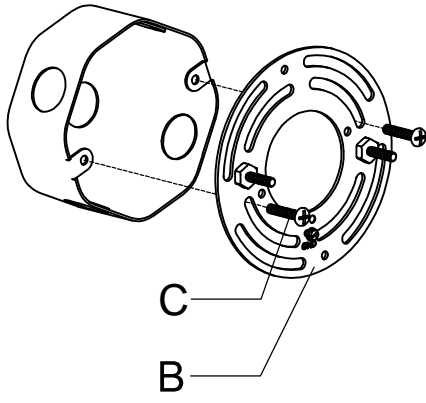

PRODUCT NAME : Symphony 1-Light Wall Sconce
ITEM NUMBER: 11230

Please consult a qualified electrician for hanging fixture and wiring.

Light Source : 1 X E26 Medium base 60W (Not Included)

Made in China / Hecho en China / Fabrique en China

A	 <p>Fixture</p>	x1		
B	 <p>Mounting bracket</p>	x1		
C	 <p>Screw #8-32x0.78"</p>	x2		
D	 <p>Wire connector</p>	x3		
E	 <p>Finial</p>	x2		
F	 <p>Glass</p>	x1		
G	 <p>Socket ring</p>			

1.

2.

3.
