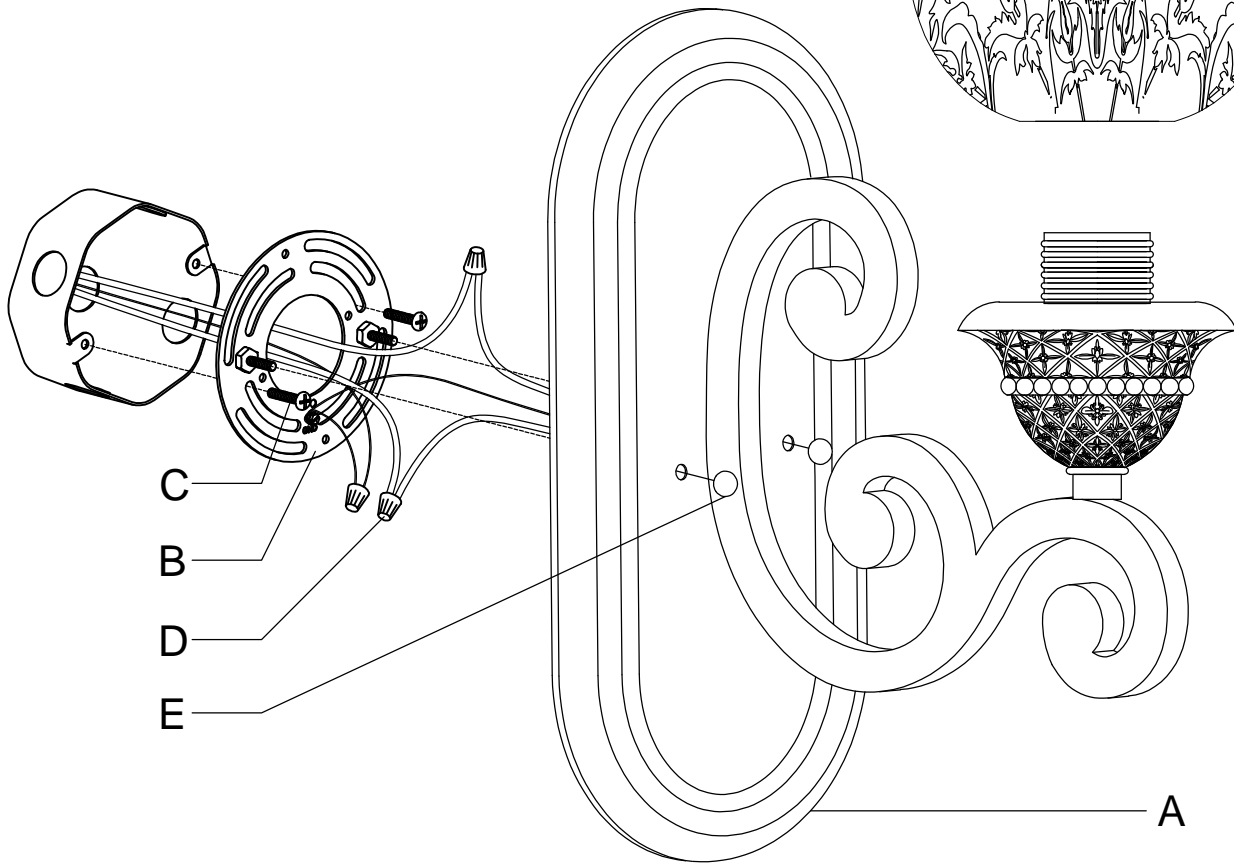

PRODUCT NAME : Symphony 1-Light Wall Sconce
ITEM NUMBER: 11230

Please consult a qualified electrician for hanging fixture and wiring.

Light Source : 1 X E26 Medium base 60W (Not Included)

Made in China / Hecho en China / Fabrique en China

A	 <p>Fixture</p>	x1		
B	 <p>Mounting bracket</p>	x1		
C	 <p>Screw #8-32x0.78"</p>	x2		
D	 <p>Wire connector</p>	x3		
E	 <p>Finial</p>	x2		
F	 <p>Glass</p>	x1		
G	 <p>Socket ring</p>			

1.

2.

3.
