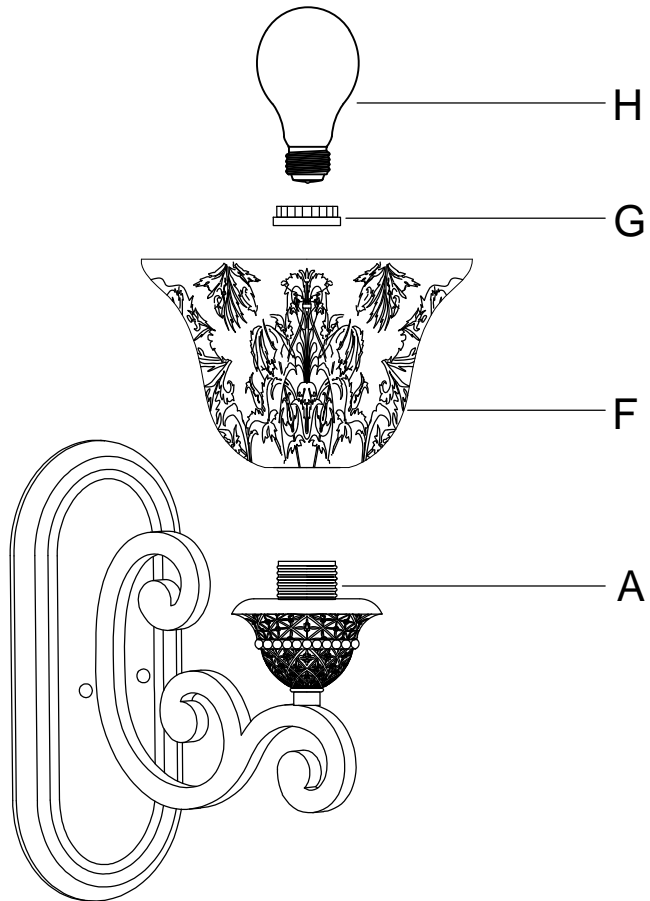

PRODUCT NAME : Symphony 1-Light Wall Sconce
ITEM NUMBER: 11230

Please consult a qualified electrician for hanging fixture and wiring.

Light Source : 1 X E26 Medium base 60W (Not Included)

Made in China / Hecho en China / Fabrique en China

A	 <p>Fixture</p>	x1		
B	 <p>Mounting bracket</p>	x1		
C	 <p>Screw #8-32x0.78"</p>	x2		
D	 <p>Wire connector</p>	x3		
E	 <p>Finial</p>	x2		
F	 <p>Glass</p>	x1		
G	 <p>Socket ring</p>			

1.

2.

3.
