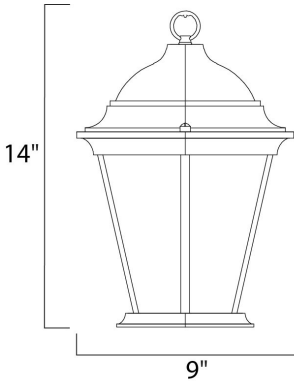

PRODUCT DESCRIPTION

Westlake is a transitional style from Maxim Lighting International in Black, Rust Patina, Empire Bronze, or White finish.

MEASUREMENTS

DIMENSION : 9" L x 9" W x 14" H
 CANOPY : 5" W 1.25" L
 HANGING WEIGHT : 4.14 lb