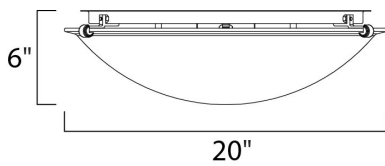

**MEASUREMENTS**

DIMENSION : 20" L x 20" W x 6" H  
 HANGING WEIGHT : 7.76 lb

**LAMPING**

INPUT VOLTAGE : 120V  
 LUMENS : 2,688 Rated  
 BULB : 4 x 60W Incandescent E26 Medium , 240W Total  
 BULB INCLUDED : (Not Included)  
 DIMMABLE : Yes