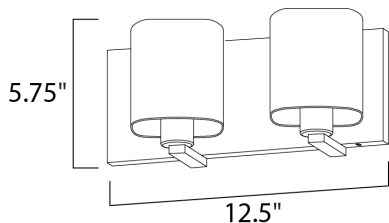

**PRODUCT DESCRIPTION**

Satin White bands of cased glass wrap around each lamp creating a soft ribbon of light. Back plates finished in Polished Chrome or Satin Nickel complement the majority of bath fittings.

**MEASUREMENTS**

DIMENSION : 12.5" W x 5.75" H x 5.5" Ext  
 BACK PLATE : 12.5" W x 5.5" H x 2.75" HCO  
 HANGING WEIGHT : 3.12 lb

**LAMPING**

INPUT VOLTAGE : 120V  
 LUMENS : 0 Rated  
 BULB : 2 x 60W Incandescent E26 Medium , 120W Total  
 BULB INCLUDED : (Not Included)  
 DIMMABLE : Yes