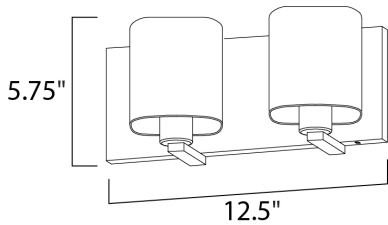

PRODUCT DESCRIPTION

Satin White bands of cased glass wrap around each lamp creating a soft ribbon of light. Back plates finished in Polished Chrome or Satin Nickel complement the majority of bath fittings.

MEASUREMENTS

- DIMENSION : 12.5" W x 5.75" H x 5.5" Ext
- BACK PLATE : 12.5" W x 5.5" H x 2.75" HCO
- HANGING WEIGHT : 3.12 lb

LAMPING

- INPUT VOLTAGE : 120V
- LUMENS : 0 Rated
- BULB : 2 x 60W Incandescent E26 Medium , 120W Total
- BULB INCLUDED : (Not Included)
- DIMMABLE : Yes