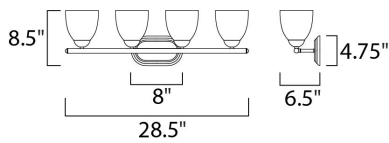

**PRODUCT DESCRIPTION**

This transitional design works in any style home. Intersecting, rectangular tubing finished in your choice of Satin Nickel or Oil Rubbed Bronze gently curves to support simple line Frost glass shades.

**MEASUREMENTS**

DIMENSION : 28.5" W x 8.5" H x 6.5" Ext  
 BACK PLATE : 8" W x 4.75" H  
 HANGING WEIGHT : 7.04 lb

**LAMPING**

INPUT VOLTAGE : 120V  
 LUMENS : 0 Rated  
 BULB : 4 x 60W Incandescent E26 Medium , 240W Total  
 BULB INCLUDED : (Not Included)  
 DIMMABLE : Yes