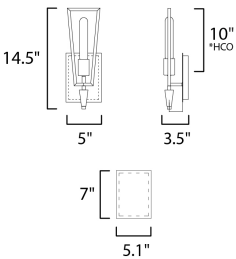

PRODUCT DESCRIPTION

Sharp lines radiate from a pointed pin central body creating geometric angled wings that are sandwiched between matching conical fonts. Finished in a combination Antique Brass and Black, this collection is both contemporary and warm. Complete this look with vintage T10 light bulbs for the full effect.