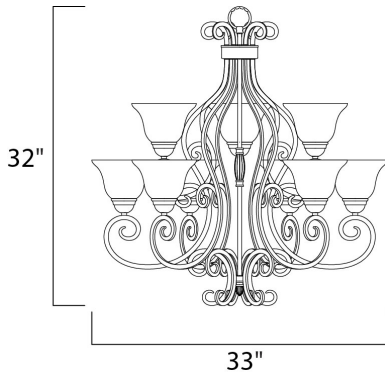

PRODUCT DESCRIPTION

This decorative classic in Oil Rubbed Bronze finish is both dramatic and subtle, with or without shades.

MEASUREMENTS

DIMENSION : 33" L x 33" W x 32" H
 HANGING WEIGHT : 27.6 lb

LAMPING