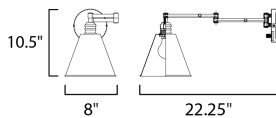

MEASUREMENTS

DIMENSION : 8" W x 10.5" H x 21.5" Ext
 MAX OAH : 5.13" W x 5.13" H
 HANGING WEIGHT : 1.06 lb

LAMPING

INPUT VOLTAGE : 120V
 BULB : 1 x 60W Incandescent E26 Medium , 60W Total
 BULB INCLUDED : (Not Included)
 DIMMABLE : Y
 LIGHTING_DIRECTION : Down