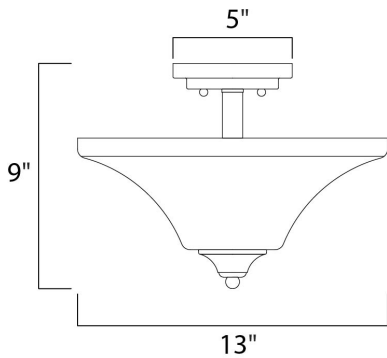

MEASUREMENTS

DIMENSION : 13" L x 13" W x 9" H
 CANOPY : 5" W x 1" H
 HANGING WEIGHT : 6.92 lb

LAMPING

INPUT VOLTAGE : 120V
 LUMENS : 1,344 Rated
 BULB : 2 x 60W Incandescent E26 Medium , 120W Total
 BULB INCLUDED : (Not Included)
 DIMMABLE : Yes