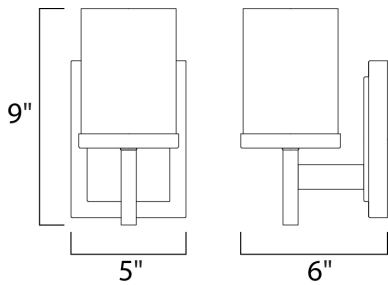

**PRODUCT DESCRIPTION**

Square glass shades ride upon a rectangular bar to create geometry at its best. Available in Polished Chrome with Satin White glass and Satin Nickel and white Linen glass.

**MEASUREMENTS**

DIMENSION : 5" W x 9" H x 6" Ext  
 BACK PLATE : 4.75" W x 6.5" H x 5.5" HCO  
 HANGING WEIGHT : 2.16 lb

**LAMPING**

INPUT VOLTAGE : 120V  
 LUMENS : 0 Rated  
 BULB : 1 x 60W Incandescent E26 Medium , 60W Total  
 BULB INCLUDED : (Not Included)  
 DIMMABLE : Yes