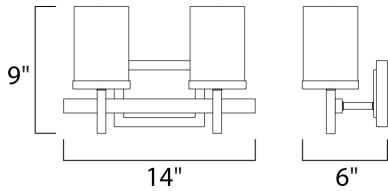

PRODUCT DESCRIPTION

Square glass shades ride upon a rectangular bar to create geometry at its best. Available in Polished Chrome with Satin White glass and Satin Nickel and white Linen glass.

MEASUREMENTS

DIMENSION : 14" W x 9" H x 6" Ext
 BACK PLATE : 6.5" W x 4.75" H x 6.25" HCO
 HANGING WEIGHT : 4.37 lb

LAMPING

INPUT VOLTAGE : 120V
 LUMENS : 0 Rated
 BULB : 2 x 60W Incandescent E26 Medium , 120W Total
 BULB INCLUDED : (Not Included)
 DIMMABLE : Yes