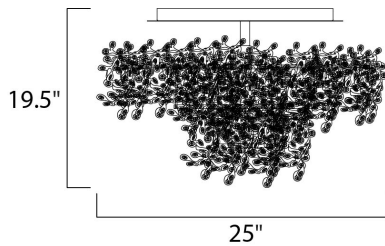

**MEASUREMENTS**

DIMENSION : 25" L x 25" W x 19.5" H  
 MAX OAH : 18.9" OAH  
 HANGING WEIGHT : 14.3 lb

**LAMPING**

INPUT VOLTAGE : 120V  
 LUMENS : 3,500 Rated  
 BULB : 7 x 40W Xenon G9 , 280W Total  
 BULB INCLUDED : (Included)  
 DIMMABLE : Yes  
 COLOR\_TEMP : 2900K