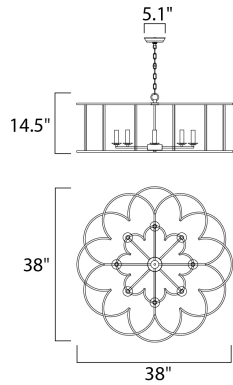

**MEASUREMENTS**

DIMENSION : 38" L x 38" W x 14.5" H  
 HANGING WEIGHT : 8.6 lb

**LAMPING**

INPUT VOLTAGE : 120V  
 LUMENS : 0 Rated  
 BULB : 8 x 60W Incandescent E12 Candelabra , 480W Total  
 BULB INCLUDED : (Not Included)  
 DIMMABLE : Yes