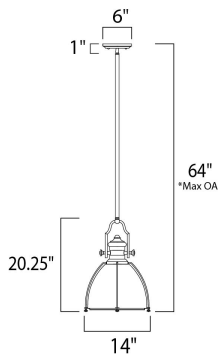

MEASUREMENTS

DIMENSION : 14" L x 14" W x 20.25" H
 MAX OAH : 64" OAH
 CANOPY : 6" W x 1" H x 6" L
 HANGING WEIGHT : 9.9 lb

LAMPING

INPUT VOLTAGE : 120V
 LUMENS : 1,150 Rated
 BULB : 1 x 60W Incandescent E26 Medium , 60W Total
 BULB INCLUDED : (Not Included)
 DIMMABLE : Yes