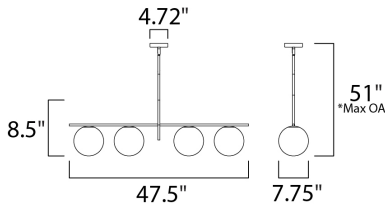

MEASUREMENTS

DIMENSION : 47.5" L x 7.75" W x 8.5" H
 MAX OAH : 51" OAH
 CANOPY : 4.72" W x 1" H x 4.72" L
 HANGING WEIGHT : 12.1253 lb

LAMPING

INPUT VOLTAGE : 120V
 LUMENS : 0 Rated
 BULB : 4 x 60W Incandescent E26 Medium , 240W Total
 BULB INCLUDED : (Not Included)
 DIMMABLE : Yes