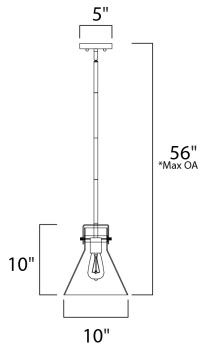

PRODUCT DESCRIPTION

This nautical-inspired bath vanity features Clear Seedy glass cones suspended by a yoke frame finished in Polished Chrome. The clear glass offers abundant lighting and compliments the styling of the fixture. Make it a more industrial look by adding filament E26 light bulbs.

*max overall height

MEASUREMENTS

DIMENSION : 10" L x 10" W x 56" H
 MAX OAH : 56" OAH
 CANOPY : 5" W x 1" H x 5" L
 HANGING WEIGHT : 4.84 lb

LAMPING

INPUT VOLTAGE : 120V
 LUMENS : 0 Rated
 BULB : 1 x 60W Incandescent E26 Medium , 60W Total
 BULB INCLUDED : (Not Included)
 DIMMABLE : Yes