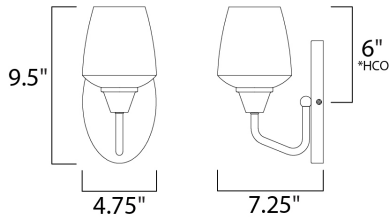

**MEASUREMENTS**

DIMENSION : 4.75" W x 9.5" H x 7.25" Ext  
 MAX OAH : x 6.75" W x 4.5" H  
 HANGING WEIGHT : 0.56 lb

**LAMPING**

INPUT VOLTAGE : 120V  
 LUMENS : 0 Rated  
 BULB : 1 x 60W Incandescent E26 Medium , 60W Total  
 BULB INCLUDED : (Not Included)  
 DIMMABLE : Yes