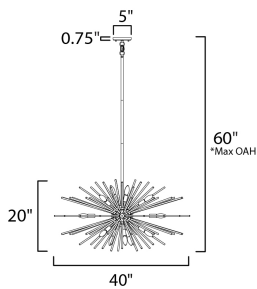

PRODUCT DESCRIPTION

A dazzling burst of Clear glass rods extend from a classic sputnik shape finished in a bright Polished Chrome or warm Satin Brass. Available in two sizes of pendants and as a ceiling fixture, this unique look is a statement piece designed to attract attention.

MEASUREMENTS

DIMENSION : 40" L x 40" W x 20" H
 MAX OAH : 60" OAH
 CANOPY : 5" W x 0.75" H x 5" L
 HANGING WEIGHT : 8.5 lb

LAMPING

INPUT VOLTAGE : 120V
 BULB : 16 x 60W Incandescent E12 Candelabra , 960W Total
 BULB INCLUDED : (Not Included)
 DIMMABLE : Y

*max overall height

FINISHES OPTION

-  Polished Chrome
-  Satin Brass

GLASS

Clear CL

MATERIAL

Steel+Glass

RATINGS