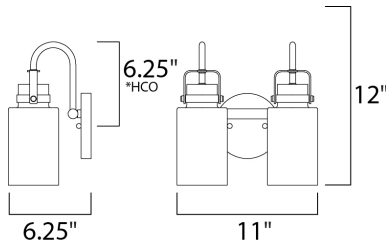

*height from center of outlet to the top of the fixture

MEASUREMENTS

- DIMENSION : 11" W x 12" H x 6.25" Ext
- BACK PLATE : 5.11" W x 5.11" H x 6.7" HCO
- HANGING WEIGHT : 1.1 lb

LAMPING

- INPUT VOLTAGE : 120V
- LUMENS : 0 Rated
- BULB : 2 x 60W Incandescent E26 Medium , 120W Total
- BULB INCLUDED : (Not Included)
- DIMMABLE : Yes