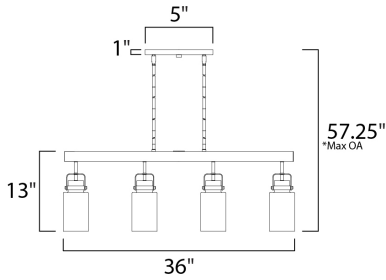

*max overall height

MEASUREMENTS

- DIMENSION : 36" L x 5" W x 13" H
- MAX OAH : 57.25" OAH
- CANOPY : 5" W x 1" H
- HANGING WEIGHT : 4.89 lb

LAMPING

- INPUT VOLTAGE : 120V
- LUMENS : 0 Rated
- BULB : 4 x 60W Incandescent E26 Medium , 240W Total
- BULB INCLUDED : (Not Included)
- DIMMABLE : Yes