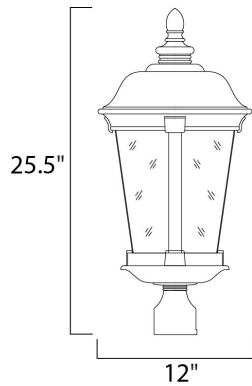

**PRODUCT DESCRIPTION**

Dover Cast is a traditional, Mediterranean style collection from Maxim Lighting International in Bronze finish with Seedy glass.

**MEASUREMENTS**

DIMENSION : 12" L x 12" W x 25.5" H  
 HANGING WEIGHT : 8.38 lb