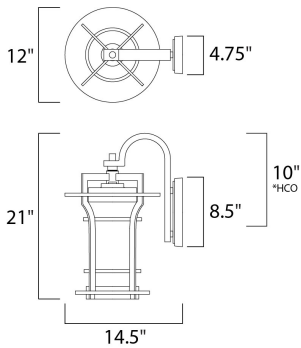

PRODUCT DESCRIPTION

Bold, exterior design of Die Cast aluminum finished in Black Oxide support elongated cylinders of clear Waterglass. Light is gently diffused by a second inner cylinder of Satin White glass.

MEASUREMENTS

- DIMENSION : 12" W x 21" H x 14.5" Ext
- BACK PLATE : 4.75" W x 8.5" H x 10" HCO
- HANGING WEIGHT : 14.5 lb

LAMPING

- INPUT VOLTAGE : 120V
- LUMENS : 0 Rated
- BULB : 1 x 60W Incandescent E26 Medium , 60W Total
- BULB INCLUDED : (Not Included)
- DIMMABLE : Yes

FINISHES OPTION

- Black Oxide

GLASS

Water Glass WG

MATERIAL

Aluminum + Glass

RATINGS

cETLus
Wet Location

ADDITIONAL

OPERATING TEMPERATURE:
-20°C (-4°F), 40°C (104°F)

PHOTOMETRIC: Report Found Online

Always consult a qualified electrician before installing any lighting product.