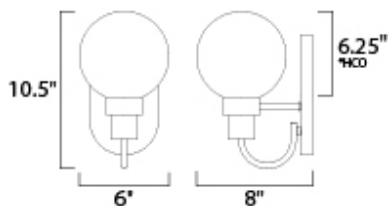

MEASUREMENTS

DIMENSION : 6" W x 10.5" H x 8" Ext
 MAX OAH : x 7.88" W
 HANGING WEIGHT : 5.36 lb

LAMPING

INPUT VOLTAGE : 120V
 LUMENS : 0 Rated
 BULB : 1 x 60W Incandescent E12 Candelabra , 60W Total
 BULB INCLUDED : (Not Included)
 DIMMABLE : Yes