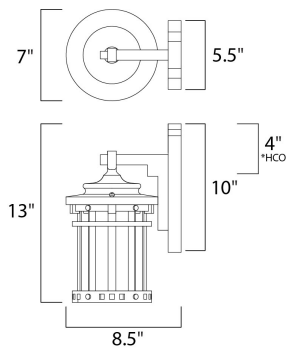

PRODUCT DESCRIPTION

Santa Barbara Cast is a transitional style collection from Maxim Lighting International in Sienna finish with Seedy glass.

MEASUREMENTS

DIMENSION : 7" W x 13" H x 8.5" Ext
BACK PLATE : 5.5" W x 10" H x 4" HCO
HANGING WEIGHT : 4.29 lb

LAMPING

INPUT VOLTAGE : 120V
LUMENS : 1,150 Rated
BULB : 1 x 60W Incandescent E26 Medium , 60W Total
BULB INCLUDED : (Not Included)
DIMMABLE : Yes

FINISHES OPTION

Sienna

GLASS

Seedy CD

MATERIAL

Die Cast Aluminum

RATINGS

cETLus
Wet Location

ADDITIONAL

RATED LIFE 2500 Hours
OPERATING TEMPERATURE:
-20°C (-4°F), 40°C (104°F)

Always consult a qualified electrician before installing any lighting product.