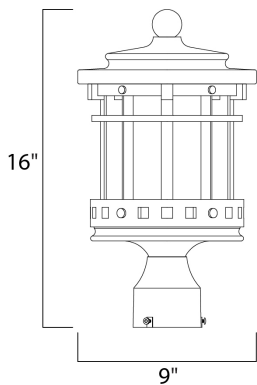

PRODUCT DESCRIPTION

Santa Barbara Cast is a transitional style collection from Maxim Lighting International in Sienna finish with Seedy glass.

MEASUREMENTS

DIMENSION : 9" L x 9" W x 16" H
 HANGING WEIGHT : 5.94 lb

LAMPING

INPUT VOLTAGE : 120V
 LUMENS : 2,016 Rated
 BULB : 3 x 40W Incandescent E12 Candelabra , 120W Total
 BULB INCLUDED : (Not Included)
 DIMMABLE : Yes

FINISHES OPTION

 Sienna

GLASS

Seedy CD

MATERIAL

Die Cast Aluminum