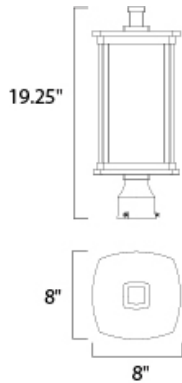

MEASUREMENTS

DIMENSION : 8" L x 8" W x 19.25" H
HANGING WEIGHT : 6.25 lb

LAMPING

INPUT VOLTAGE : 120V
LUMENS : 650 Rated
BULB : 1 x 60W Incandescent E26 Medium , 60W Total
BULB INCLUDED : (Not Included)
DIMMABLE : Yes