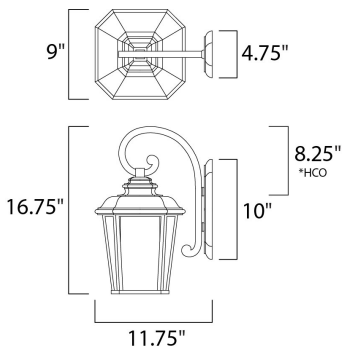

*height from center of outlet to the top of the fixture

MEASUREMENTS

- DIMENSION : 9" W x 16.75" H x 11.75" Ext
- BACK PLATE : 4.75" W x 10" H x 8.25" HCO
- HANGING WEIGHT : 5.52 lb

LAMPING

- INPUT VOLTAGE : 120V
- LUMENS : 0 Rated
- BULB : 1 x 60W Incandescent E26 Medium , 60W Total
- BULB INCLUDED : (Not Included)
- DIMMABLE : Yes