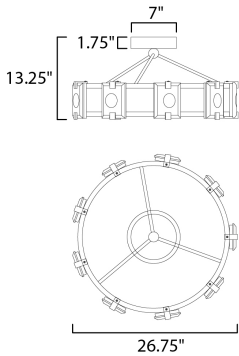

MEASUREMENTS

DIMENSION : 26.75" L x 26.75" W x 13.25" H
 CANOPY : 7" W x 1.75" H x 7" L
 HANGING WEIGHT : 22.79556 lb

LAMPING

INPUT VOLTAGE : 110-277V
 LUMENS : 3,535 Rated (2,430 Del.)
 BULB : 9 x 6W LED PCB Integrated , 54W Total
 BULB INCLUDED : (Integrated)
 DIMMABLE : Triac CL
 CRI : 90 CRI
 COLOR_TEMP : 3000K