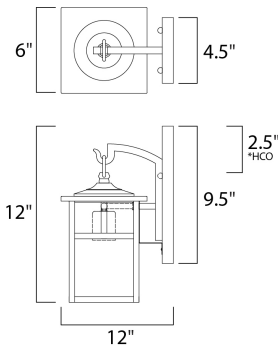

PRODUCT DESCRIPTION

Coldwater is a traditional, craftsman/mission style collection from Maxim Lighting International in Burnished with Honey glass.

MEASUREMENTS

DIMENSION : 6" W x 12" H x 7.75" Ext
BACK PLATE : 4.5" W x 9.5" H x 2.5" HCO
HANGING WEIGHT : 2.25 lb

LAMPING

INPUT VOLTAGE : 120V
LUMENS : 0 Rated
BULB : 1 x 60W Incandescent E26 Medium , 60W Total
BULB INCLUDED : (Not Included)
DIMMABLE : Yes

FINISHES OPTION

- Acid Verde
- Black
- Burnished
- Pewter

GLASS

Honey HO

MATERIAL

Aluminum + Glass

RATINGS

cETLus
Wet Location

ADDITIONAL

RATED LIFE 2500 Hours
OPERATING TEMPERATURE:
-20°C (-4°F), 40°C (104°F)

Always consult a qualified electrician before installing any lighting product.