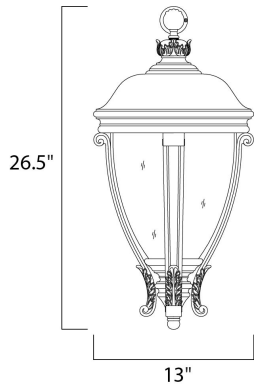

MEASUREMENTS

DIMENSION : 13" W x 26.5" H
 HANGING WEIGHT : 15.65 lb

LAMPING

INPUT VOLTAGE : 120V
 LUMENS : 2,016 Rated
 BULB : 3 x 40W Incandescent E12 Candelabra , 120W Total
 BULB INCLUDED : (Not Included)
 DIMMABLE : Yes