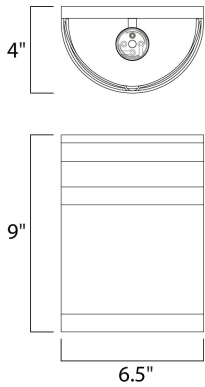

**MEASUREMENTS**

DIMENSION : 6.5" W x 9" H x 4" Ext  
 BACK PLATE : 6.5" W x 9" H x 3.5" HCO  
 HANGING WEIGHT : 3 lb

**LAMPING**

INPUT VOLTAGE : 120V  
 LUMENS : 672 Rated  
 BULB : 1 x 60W Incandescent E26 Medium , 60W Total  
 BULB INCLUDED : (Not Included)  
 DIMMABLE : Yes