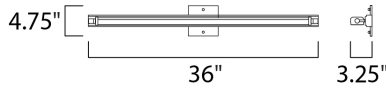

**MEASUREMENTS**

DIMENSION : 36" W x 4.75" H x 3.25" Ext  
 BACK PLATE : 4.63" W x 4.63" H  
 HANGING WEIGHT : 4.74 lb

**LAMPING**

LUMENS : 2,800 Rated  
 BULB : 1 x 27W LED PCB Integrated , 27W Total  
 BULB INCLUDED : (Integrated)  
 DIMMABLE : Triac CL  
 CRI : 90+ CRI  
 COLOR\_TEMP : 3000K