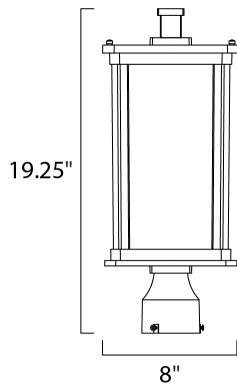

PRODUCT DESCRIPTION

MEASUREMENTS

DIMENSION : 8" L x 8" W x 19.25" H
 HANGING WEIGHT : 6.6 lb

LAMPING

INPUT VOLTAGE : 120V
 LUMENS : 1,100 Rated
 BULB : 1 x 12W LED E26 Medium , 12W Total
 BULB INCLUDED : (Included)
 DIMMABLE : Triac CL
 CRI : 90+ CRI
 COLOR_TEMP : 3000K