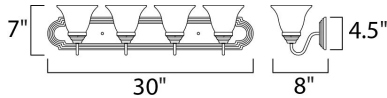

MEASUREMENTS

DIMENSION : 30" W x 7" H x 8" Ext
 BACK PLATE : 26.38" W x 4.38" H x 4.07" HCO
 HANGING WEIGHT : 6.84 lb

LAMPING

INPUT VOLTAGE : 120V
 LUMENS : 4,600 Rated
 BULB : 4 x 60W Incandescent E26 Medium , 240W Total
 BULB INCLUDED : (Not Included)
 DIMMABLE : Yes