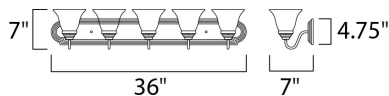

MEASUREMENTS

DIMENSION : 36" W x 7" H x 8" Ext
 BACK PLATE : 36" W x 4.75" H x 4.07" HCO
 HANGING WEIGHT : 8.6 lb

LAMPING

INPUT VOLTAGE : 120V
 LUMENS : 5,750 Rated
 BULB : 5 x 60W Incandescent E26 Medium , 300W Total
 BULB INCLUDED : (Not Included)
 DIMMABLE : Yes