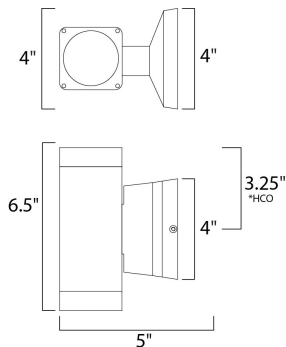

PRODUCT DESCRIPTION

Indirect exterior lighting not only provides illumination where you want but it also highlights the building structure for a beautiful architectural effect. Our collection of up and down lighting fixtures are available in both Architectural Bronze and Brushed Aluminum.

MEASUREMENTS

- DIMENSION : 4" W x 6.75" H x 5" Ext
- BACK PLATE : 4.75" W x 4.75" H x 3.25" HCO
- HANGING WEIGHT : 3.48 lb

LAMPING

- INPUT VOLTAGE : 120V
- LUMENS : 630 Rated (162 Del.)
- BULB : 2 x 4.5W LED PCB Integrated , 9W Total
- BULB INCLUDED : (Integrated)
- DIMMABLE : Triac CL
- CRI : 80+ CRI
- COLOR_TEMP : 3000K
- LIGHTING_DIRECTION : Up/Dn

FINISHES OPTION

- Architectural Bronze
- Brushed Aluminum

MATERIAL

Aluminum

RATINGS

cETLus
Wet Location
For Outdoor

ADDITIONAL

INSTALL UP/DOWN: All
OPERATING TEMPERATURE:
-20°C (-4°F), 40°C (104°F)

PHOTOMETRIC: Report Found Online

Always consult a qualified electrician before installing any lighting product.