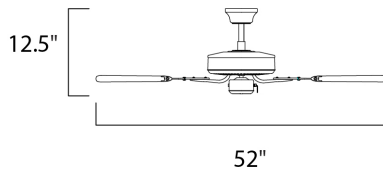

## PRODUCT DESCRIPTION

The Basic-Max ceiling fan features the ability to be installed three different ways: close mount, standard stem, and optional stems up to 72" long.

## MEASUREMENTS

DIMENSION  
HANGING WEIGHT : 13.73 lb