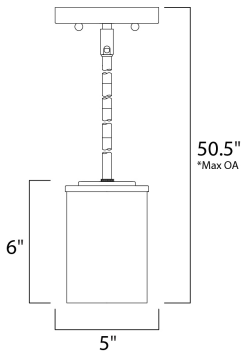

PRODUCT DESCRIPTION

Minimalistic frames finished in your choice of Oil Rubbed Bronze or Polished Chrome support cylinders of Frost glass shades. A clean contemporary look at a very affordable price.

*max overall height

MEASUREMENTS

- DIMENSION : 5" L x 5" W x 6" H
- MAX OAH : 50.5" OAH
- CANOPY : 5.12" W x 0.79" H x 5.13" L
- HANGING WEIGHT : 2 lb

LAMPING

- INPUT VOLTAGE : 120V
- BULB : 1 x 60W Incandescent E26 Medium , 60W Total
- BULB INCLUDED : (Not Included)
- DIMMABLE : Yes

FINISHES OPTION

- Black
- Satin Nickel

GLASS

Frosted FT

MATERIAL

Steel, Glass

RATINGS

cULus
Dry Location

ADDITIONAL

ADJUSTABLE
SLOPE: 120
OPERATING TEMPERATURE:
-20°C (-4°F), 40°C (104°F)

Always consult a qualified electrician before installing any lighting product.