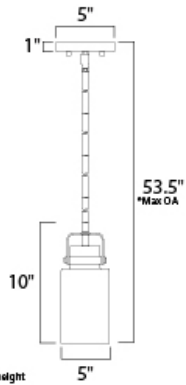

MEASUREMENTS

DIMENSION : 5" L x 5" W x 10" H
 MAX OAH : 53.5" OAH
 CANOPY : 5" W x 1" H
 HANGING WEIGHT : 1.01 lb

LAMPING

INPUT VOLTAGE : 120V
 LUMENS : 0 Rated
 BULB : 1 x 60W Incandescent E26 Medium , 60W Total
 BULB INCLUDED : (Not Included)
 DIMMABLE : Yes