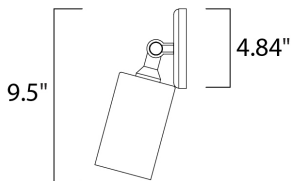

16.5"

MEASUREMENTS

DIMENSION : 16.5" W x 9.5" H x 8.5" Ext
 MAX OAH : 4.84" W x 4.84" H
 HANGING WEIGHT : 1.54 lb

LAMPING

INPUT VOLTAGE : 120V
 BULB : 2 x 60W Halogen E26 Medium PAR20 , 120W Total
 BULB INCLUDED : (Not Included)
 DIMMABLE : Yes
 LIGHTING_DIRECTION : Directional

9.5"

4.84"

FINISHES OPTION

Black

White

MATERIAL

Aluminum

RATINGS