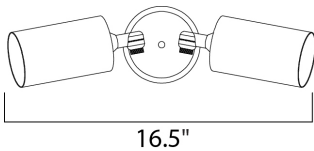

16.5"

MEASUREMENTS

DIMENSION : 16.5" W x 9.5" H x 8.5" Ext
 MAX OAH : 4.84" W x 4.84" H
 HANGING WEIGHT : 1.54 lb

LAMPING

INPUT VOLTAGE : 120V
 BULB : 2 x 60W Halogen E26 Medium PAR20 , 120W Total
 BULB INCLUDED : (Not Included)
 DIMMABLE : Yes
 LIGHTING_DIRECTION : Directional

9.5"

4.84"

FINISHES OPTION

Black

White

MATERIAL

Aluminum

RATINGS