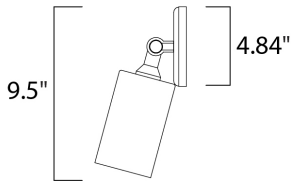

16.5"

9.5"

4.84"

MEASUREMENTS

DIMENSION : 16.5" W x 9.5" H x 8.5" Ext
 MAX OAH : 4.84" W x 4.84" H
 HANGING WEIGHT : 1.54 lb

LAMPING

INPUT VOLTAGE : 120V
 BULB : 2 x 60W Halogen E26 Medium PAR20 , 120W Total
 BULB INCLUDED : (Not Included)
 DIMMABLE : Yes
 LIGHTING_DIRECTION : Directional