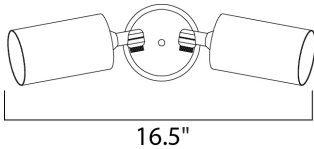

16.5"

9.5"

4.84"

MEASUREMENTS

DIMENSION : 16.5" W x 9.5" H x 8.5" Ext
 MAX OAH : 4.84" W x 4.84" H
 HANGING WEIGHT : 1.54 lb

LAMPING

INPUT VOLTAGE : 120V
 BULB : 2 x 60W Halogen E26 Medium PAR20 , 120W Total
 BULB INCLUDED : (Not Included)
 DIMMABLE : Yes
 LIGHTING_DIRECTION : Directional