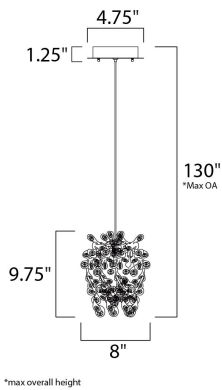

**MEASUREMENTS**

- DIMENSION : 8" W x 9.75" H
- MAX OAH : 130" OAH
- CANOPY : 4.75" W x 1.25" H x 4.75" L
- HANGING WEIGHT : 2.21 lb

**LAMPING**

- INPUT VOLTAGE : 120V
- LUMENS : 500 Rated
- BULB : 1 x 40W Xenon G9 , 40W Total
- BULB INCLUDED : (Included)
- DIMMABLE : Yes
- COLOR\_TEMP : 2900K