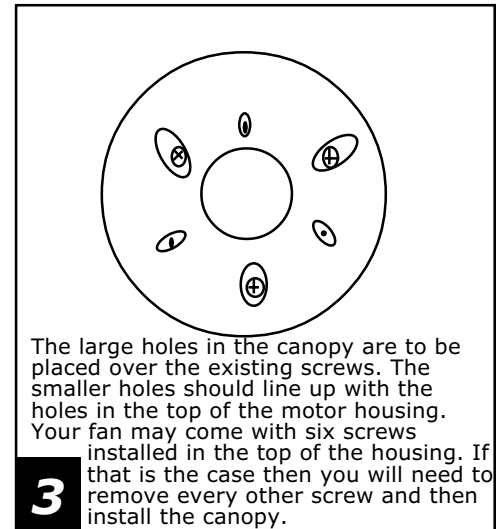

FLUSH-MOUNT CANOPY ADAPTER

We thank you for selecting one of our superior quality products. We dedicate considerable time and effort to ensure they are the best available.

GENERAL

- * To assure success of this installation be sure to read the instructions and review the diagrams thoroughly before beginning. Follow the instructions that are applicable to you.
- *NOTE: The important safeguards and instructions appearing in this manual are not meant to cover all possible conditions and situations that may occur. It must be understood that common sense, caution and care are factors that cannot be built into any product. These factors must be supplied by the person(s) caring for and operating the unit.
- *Warning: Not for use on fan and light combinations over 35 lbs.