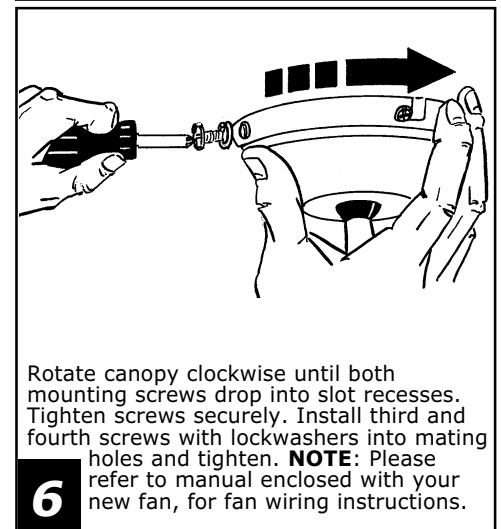

FLUSH-MOUNT CANOPY ADAPTER

We thank you for selecting one of our superior quality products. We dedicate considerable time and effort to ensure they are the best available.

GENERAL

- * To assure success of this installation be sure to read the instructions and review the diagrams thoroughly before beginning. Follow the instructions that are applicable to you.
- *NOTE: The important safeguards and instructions appearing in this manual are not meant to cover all possible conditions and situations that may occur. It must be understood that common sense, caution and care are factors that cannot be built into any product. These factors must be supplied by the person(s) caring for and operating the unit.
- *Warning: Not for use on fan and light combinations over 35 lbs.