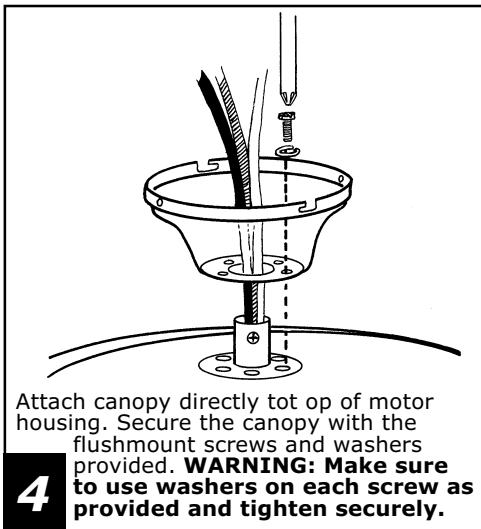

FLUSH-MOUNT CANOPY ADAPTER

We thank you for selecting one of our superior quality products. We dedicate considerable time and effort to ensure they are the best available.

GENERAL

- * To assure success of this installation be sure to read the instructions and review the diagrams thoroughly before beginning. Follow the instructions that are applicable to you.
- *NOTE: The important safeguards and instructions appearing in this manual are not meant to cover all possible conditions and situations that may occur. It must be understood that common sense, caution and care are factors that cannot be built into any product. These factors must be supplied by the person(s) caring for and operating the unit.
- *Warning: Not for use on fan and light combinations over 35 lbs.