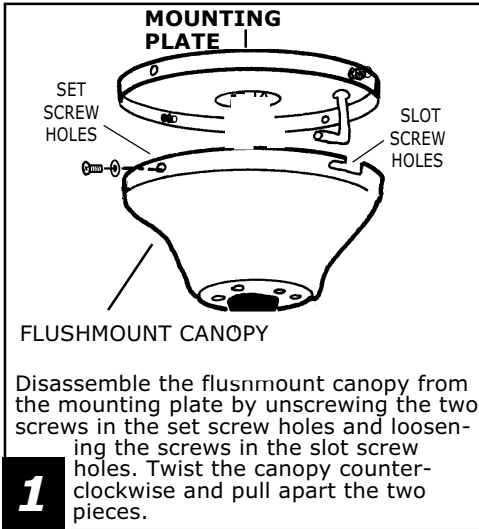

FLUSH-MOUNT CANOPY ADAPTER

We thank you for selecting one of our superior quality products. We dedicate considerable time and effort to ensure they are the best available.

GENERAL

- * To assure success of this installation be sure to read the instructions and review the diagrams thoroughly before beginning. Follow the instructions that are applicable to you.
- *NOTE: The important safeguards and instructions appearing in this manual are not meant to cover all possible conditions and situations that may occur. It must be understood that common sense, caution and care are factors that cannot be built into any product. These factors must be supplied by the person(s) caring for and operating the unit.
- *Warning: Not for use on fan and light combinations over 35 lbs.