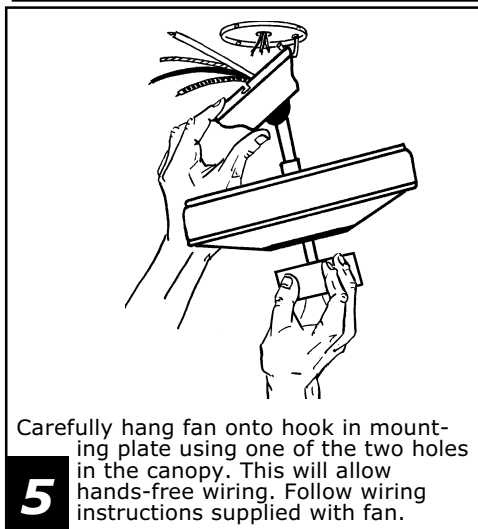

FLUSH-MOUNT CANOPY ADAPTER

We thank you for selecting one of our superior quality products. We dedicate considerable time and effort to ensure they are the best available.

GENERAL

- * To assure success of this installation be sure to read the instructions and review the diagrams thoroughly before beginning. Follow the instructions that are applicable to you.
- *NOTE: The important safeguards and instructions appearing in this manual are not meant to cover all possible conditions and situations that may occur. It must be understood that common sense, caution and care are factors that cannot be built into any product. These factors must be supplied by the person(s) caring for and operating the unit.
- *Warning: Not for use on fan and light combinations over 35 lbs.