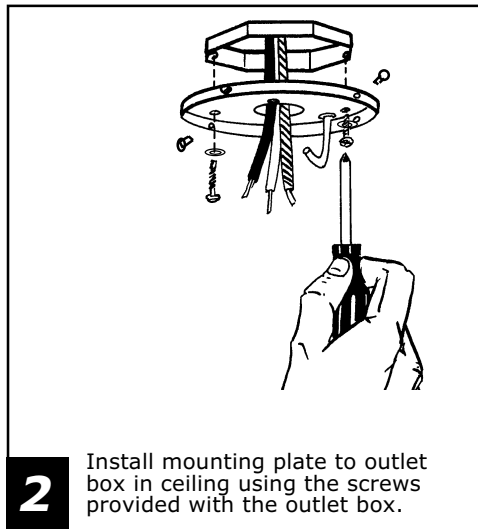

FLUSH-MOUNT CANOPY ADAPTER

We thank you for selecting one of our superior quality products. We dedicate considerable time and effort to ensure they are the best available.

GENERAL

- * To assure success of this installation be sure to read the instructions and review the diagrams thoroughly before beginning. Follow the instructions that are applicable to you.
- *NOTE: The important safeguards and instructions appearing in this manual are not meant to cover all possible conditions and situations that may occur. It must be understood that common sense, caution and care are factors that cannot be built into any product. These factors must be supplied by the person(s) caring for and operating the unit.
- *Warning: Not for use on fan and light combinations over 35 lbs.