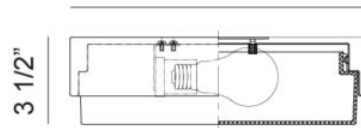

Ø12"

3 1/2"

### SPECIFICATION SHEET

<b>Finish</b>	Matte Black
<b>Shade</b>	White Glass
<b>Shade Dimension</b>	Ø11 1/4" x 1 1/4"H
<b>Dimension</b>	Ø12" x 3 1/2"H
<b>Lamping</b>	2 x 10W LED Medium Base-E26 120V
<b>Location</b>	Dry
<b>Warranty</b>	1 year fixture warranty