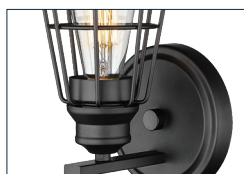

FINISHES

BN - Brushed Nickel
CH - Chrome
MB - Matte Black
MG - Modern Gold

DIMENSIONS

Width 5.5"
Height 9.25"
Extension 6.25"
Backplate Width 5.5"
Backplate Depth 0.875"
Weight 1.55 lbs

MATERIAL

Steel

SHADE

Shade Metal Wire

LAMPING

Bulbs 1-Medium
Bulbs Base Medium (E26)
Watts per Bulb 100W
Voltage 120V
Total Wattage 100W
Bulbs Included No

CERTIFICATION

UL Listed Damp Location

ITEM NUMBER

SKU's 3381 BN
3381 CH
3381 MB
3381 MG

3381 MB

Millennium Lighting
105 Declaration Drive
McDonough, GA 30253
www.millenniumlighting.com