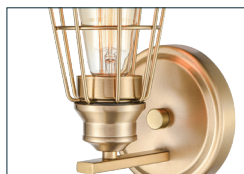

FINISHES

BN - Brushed Nickel
 CH - Chrome
 MB - Matte Black
 MG - Modern Gold

DIMENSIONS

Width 5.5"
 Height 9.25"
 Extension 6.25"
 Backplate Width 5.5"
 Backplate Depth 0.875"
 Weight 1.55 lbs

MATERIAL

Steel

SHADE

Shade Metal Wire

LAMPING

Bulbs 1-Medium
 Bulbs Base Medium (E26)
 Watts per Bulb 100W
 Voltage 120V
 Total Wattage 100W
 Bulbs Included No

CERTIFICATION

UL Listed Damp Location

ITEM NUMBER

SKU's 3381 BN
 3381 CH
 3381 MB
 3381 MG

3381 BN

3381 CH

3381 MB

3381 MG

Millennium Lighting
 105 Declaration Drive
 McDonough, GA 30253
www.millenniumlighting.com