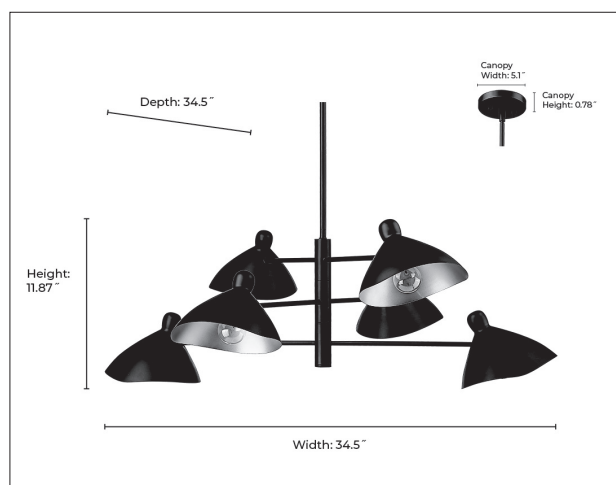

12806

WARHOL SIX LIGHT CHANDELIER

FINISH

MB - Matte Black

DIMENSIONS

Width 34.5"
Height 11.87"
Canopy Width 5.1"
Canopy Height 0.78"
Canopy Depth 5.1"
Stems Included (1 ea.) 6", 12", & 18"
Wire 144"
Weight 8.82 lbs.

MATERIAL

Steel

Shade

Shade Matte Black with
Painted Modern Gold
Interior

LAMPING

Bulbs 6-Candle
Bulb Base Candelabra (E12)
Watts per Bulb 60W
Voltage 120V
Total Wattage 360W
Bulbs Included No

CERTIFICATION

ETL Listed Dry

ITEM NUMBER

SKU's 12806 MB

12806 MB

Millennium Lighting
105 Declaration Drive
McDonough, GA 30253
www.millenniumlighting.com