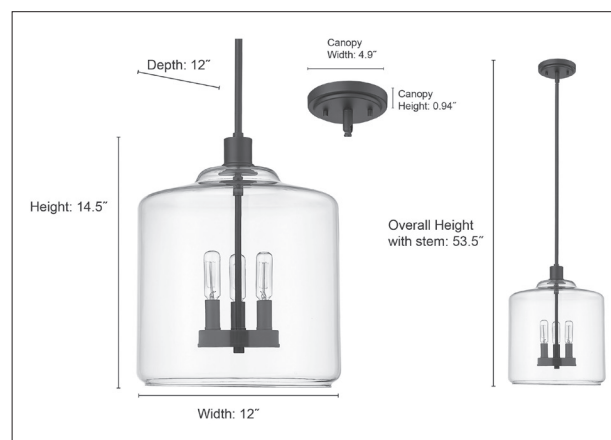

Millennium Lighting
105 Declaration Drive
McDonough, GA 30253
www.millenniumlighting.com