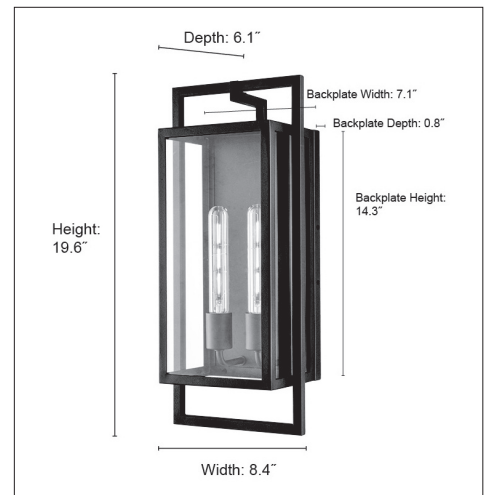

270102

AGATHA TWO LIGHT OUTDOOR WALL MOUNT

FINISH

TBK - Textured Black

DIMENSIONS

Width 8.4"
Height 19.6"
Depth 6.1"
Backplate Width 7.1"
Backplate Height 14.3"
Backplate Depth 0.8"
Weight 6.85 lbs

MATERIAL

Steel

GLASS

Glass Clear

LAMPING

Bulbs 2-T Lamps
Bulb Base Medium (E26)
Watts per Bulb 60W
Voltage 120V
Total Wattage 120W
Bulbs Included No

CERTIFICATION

ETL Listed Wet Location

ITEM NUMBER

SKU's 270102 TBK

270102 TBK

Millennium Lighting
105 Declaration Drive
McDonough, GA 30253
www.millenniumlighting.com