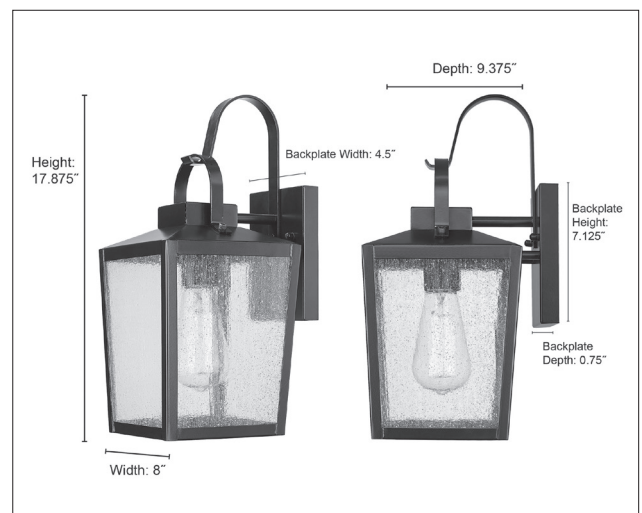

Millennium Lighting
105 Declaration Drive
McDonough, GA 30253
www.millenniumlighting.com